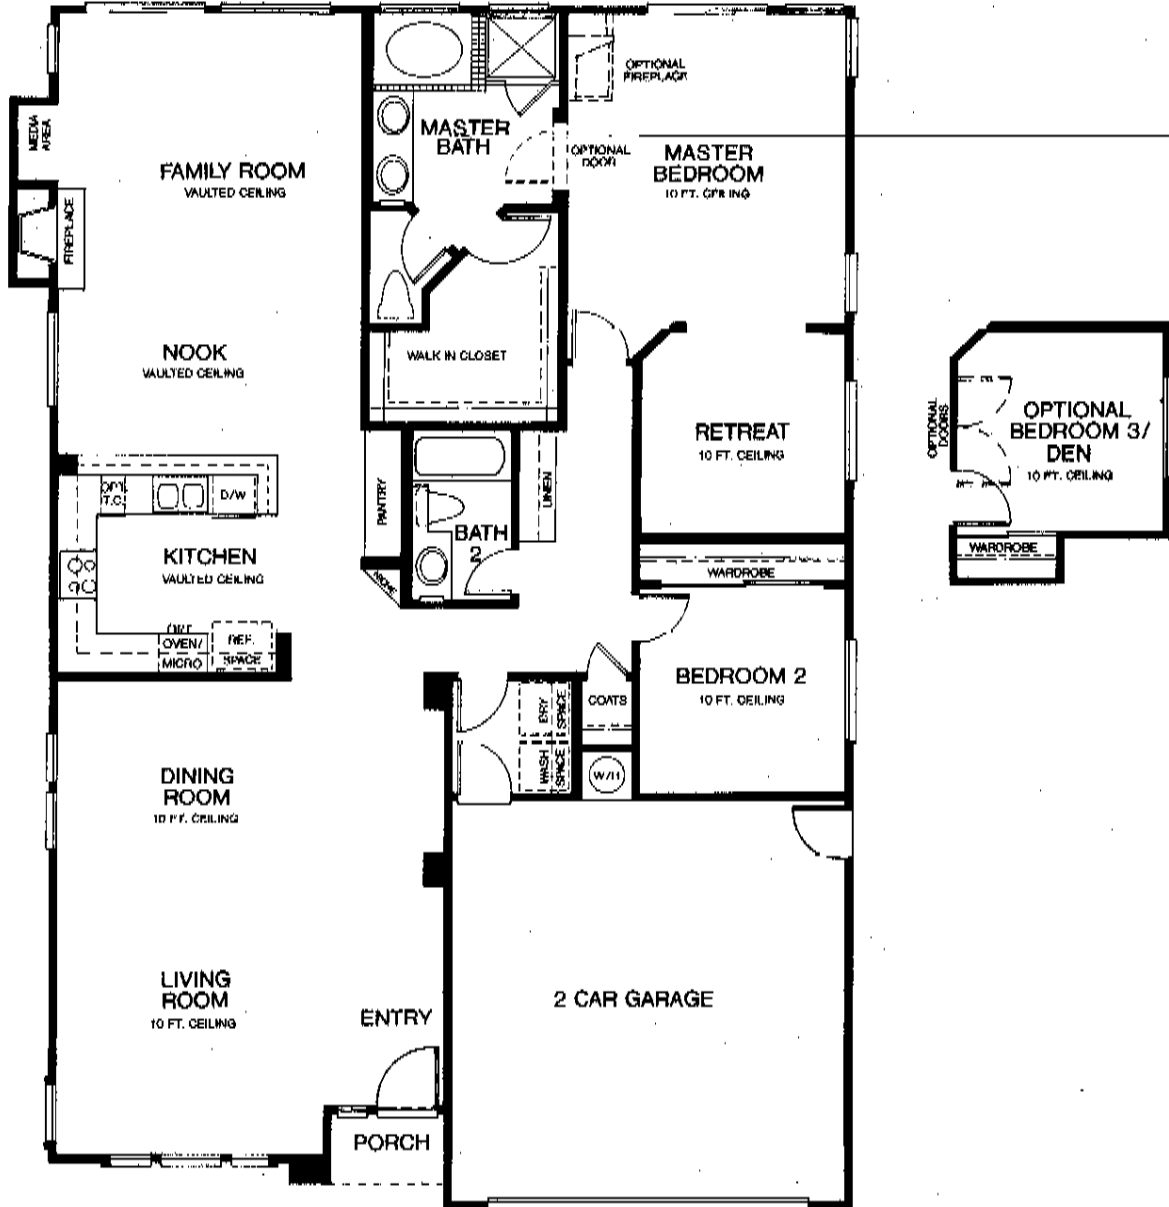

PLAN 2

3 Bedroom or 2 Bedroom with Retreat or Den /1,920 Sq. Ft.

All dimensions are approximate.
Ceiling heights and window sizes,
styles and locations may vary
with exterior design.

PLAN 2

120195

PRINTED ON RECYCLED PAPER